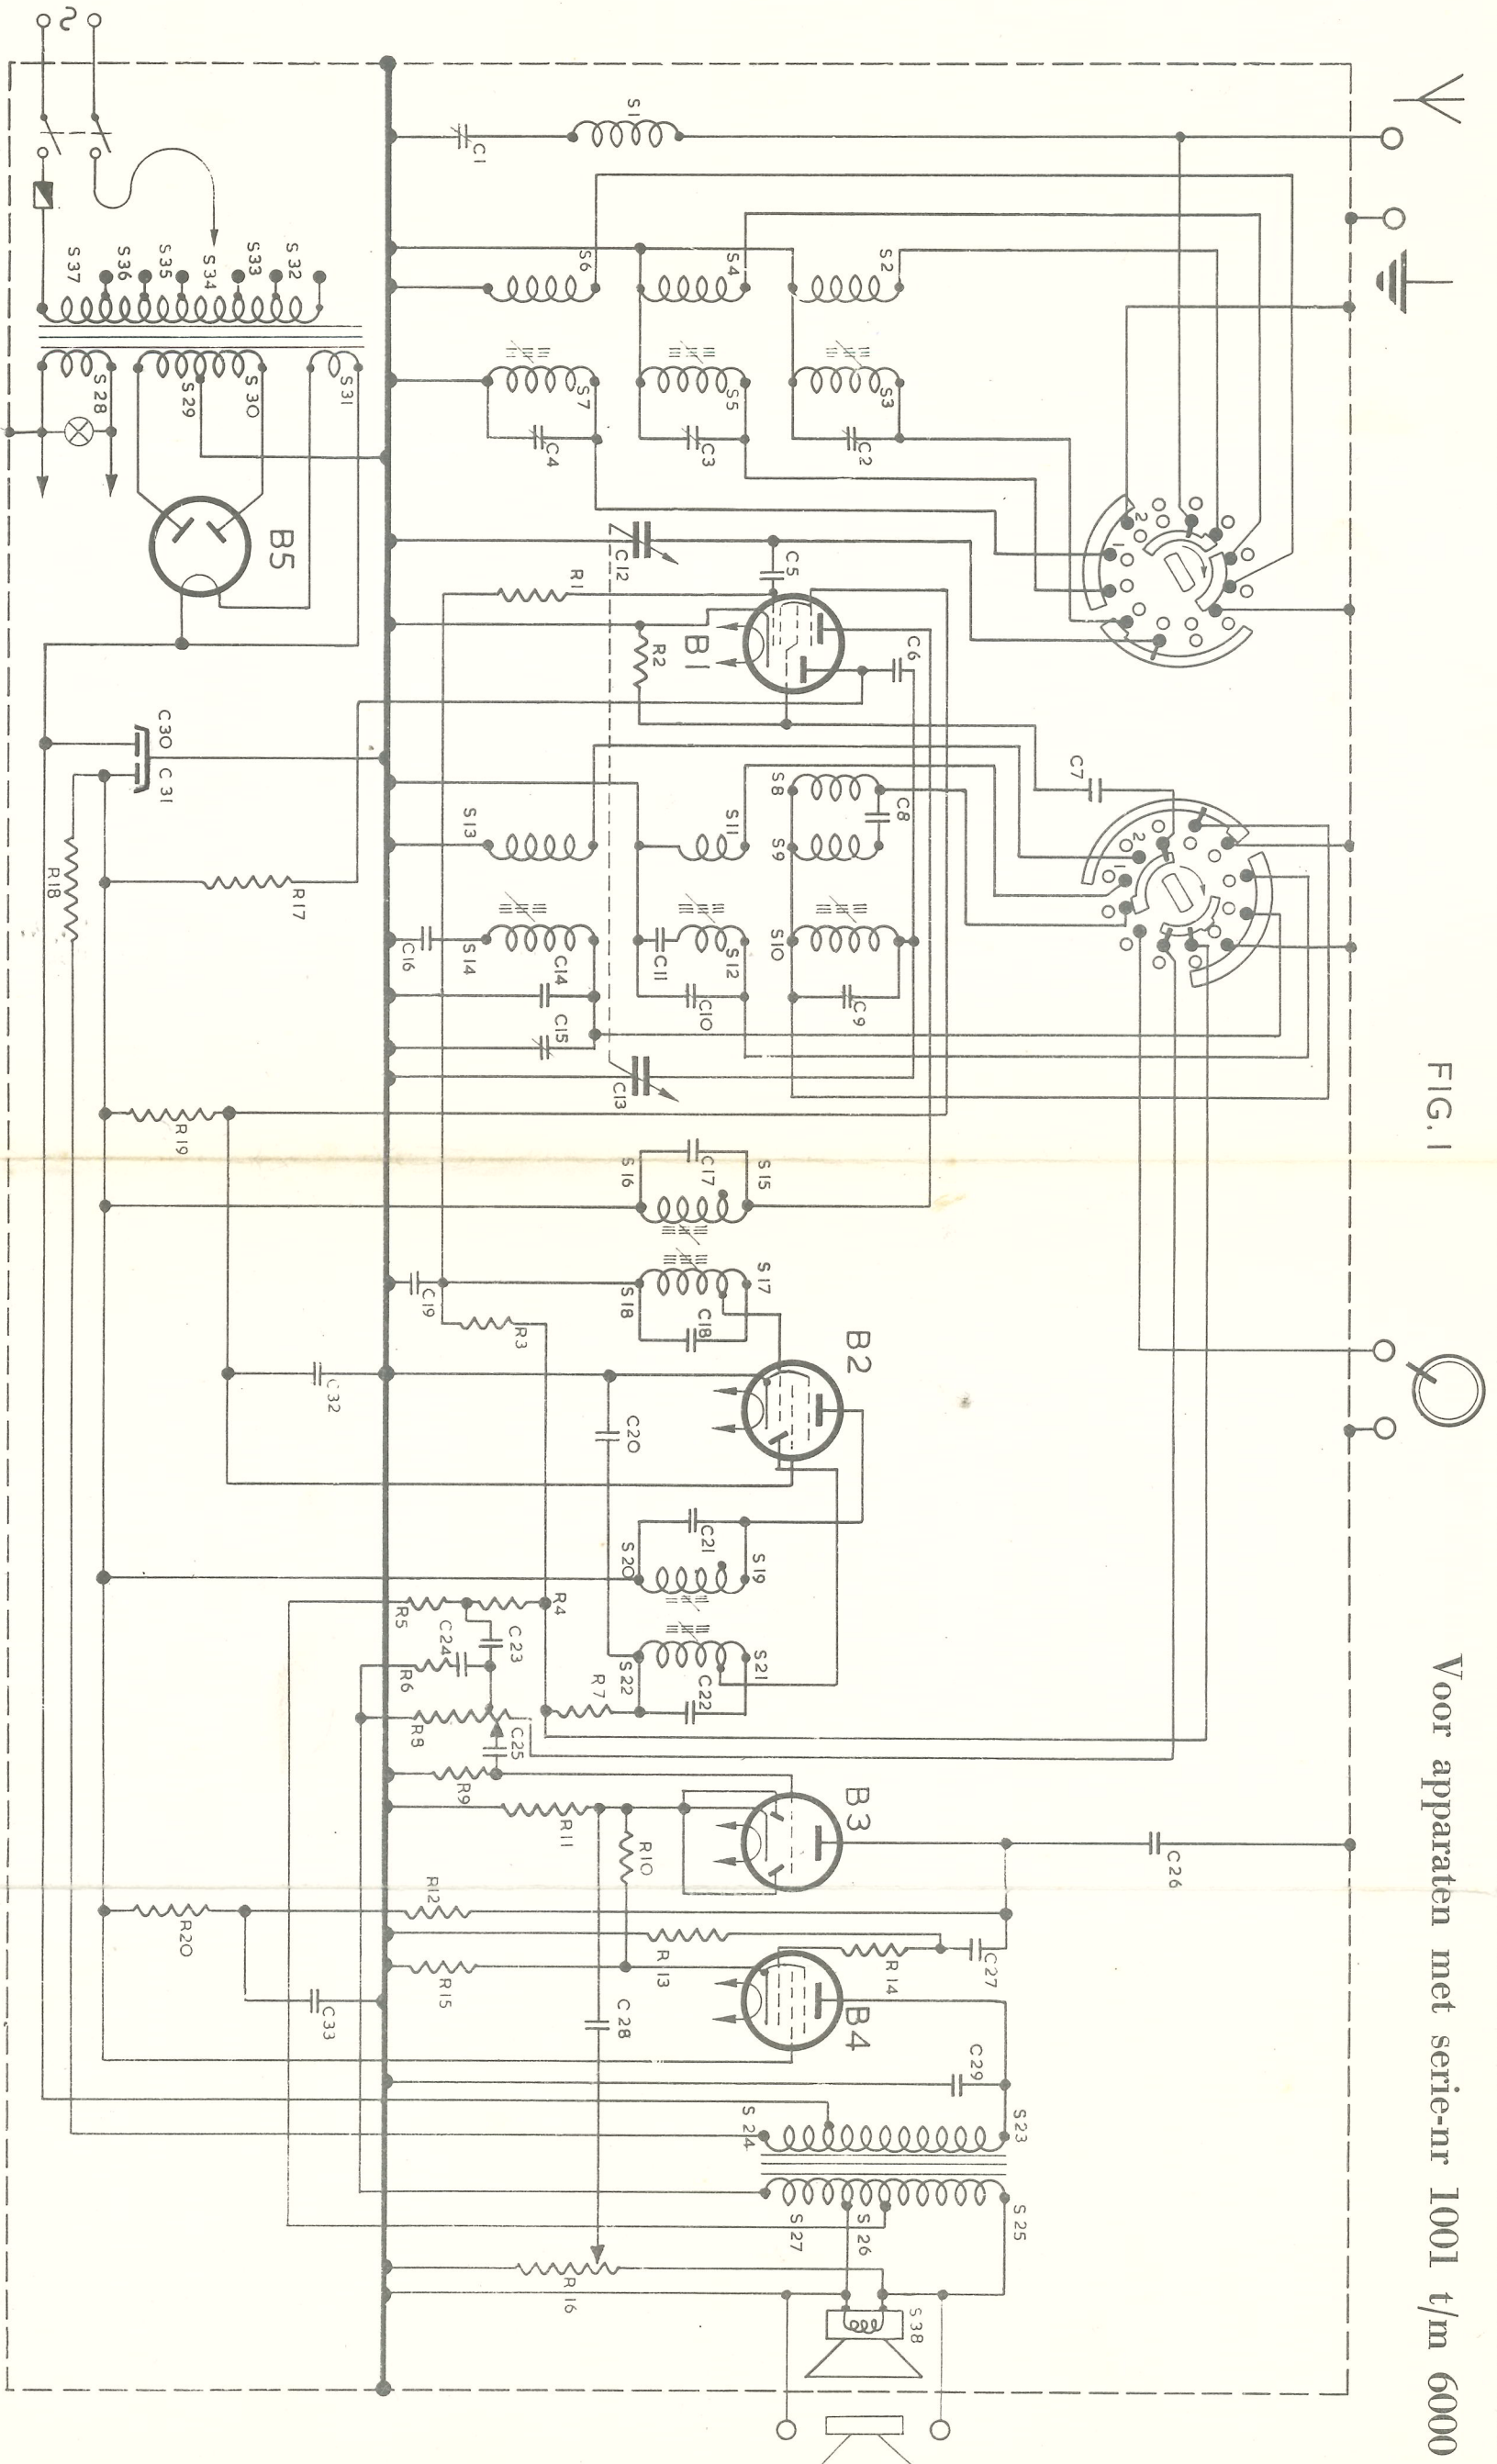

FIG. 1

Voor apparaten met serie-nr 1001 t/m 6000

GOLFBEREIKSCHAKELAAR 4 STANDEN: KG, MG, LG, GRAM.
GETEKEND IN STAND KG.

S	1,2,4,6,32,33,34,35,36,37	3,5,7,31,30,29,28,	8,9,11,13,	10,12,14,	15,16,	17,18,	19,20,	21,22,	23,24,	22,25,26,	27,33,28,29,	23,24,25,26,27,	38,
C	1	2,3,4,	6,	30,31,7,8,	11,16,9,10,14,7,5,13,	7	15,16,	17,18,	19,	18,32,	20,	21,	45,
R			1,	2,	17,18,	19,	3,	4,5,	6,	7,8,9,11,10,	12,20,13,14,15,	16,	

KY 524

FIG. 5

C	2,3,4,5.	19.	8.	6,7,9,10,14,15,16,11.	29.	32,17.	18.	21,20,31,30,33,22.	26,23.	27,24,28,34.	C
R			1.	2,17.	18.		18.	4,5,20.	11,12,9,10,15,14,13.	8,6,16.	R
S	2,3,4,5,6,7.			8,9,10,11,12,13,14.	23,24.	15,16,17,11.		19,20,21,22.			S